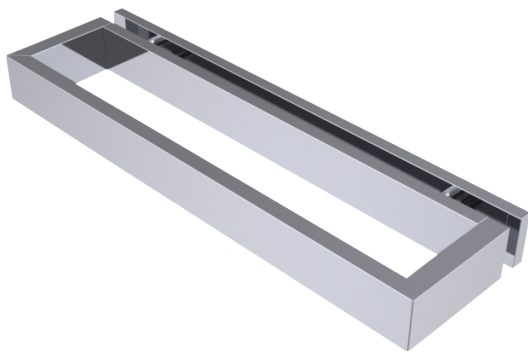

Haccess offers you the equipment of your bathroom, shower, mirrors, accessories, hairdryer and complements.

OUTSIDE SHOWER HANDLE 300 MM PROJECT FOR FIXED GLASS PANEL

Outside shower handle 300 mm, chrome brass.
With screw covers.
30 mm mitre cut square tube.
With hex locking screw.
For fixed glass panel.
Fixing on 8 mm tempered glass.
Glass drilling hole Ø : 13 mm.

Ref : SHO.1775.30.CHR

TECHNICAL FEATURES

Dimensions	300 x 30 x 75 mm
Between axis	220
Materials	Brass
Finishing	Chrome

Haccess offers you the equipment of your bathroom, shower, mirrors, accessories, hairdryer and complements.

SHO.1775.30.CHR : OUTSIDE SHOWER HANDLE 300 MM PROJECT FOR FIXED GLASS PANEL