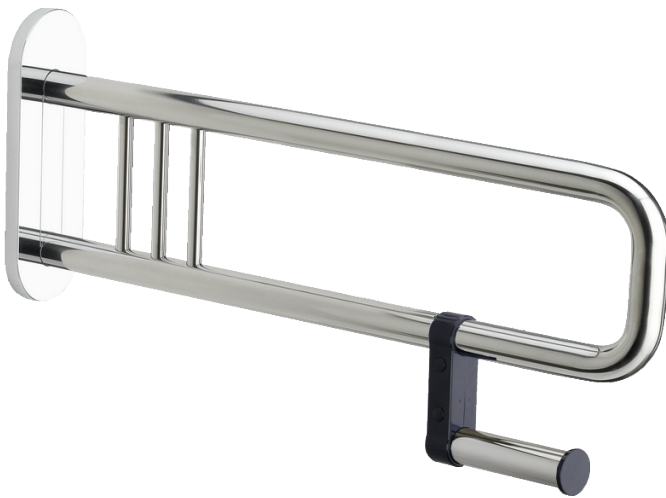

## SUPPORT HANDLE S-LINE « U » SHAPED 65 CM Ø32 MM + PAPER HOLDER POLISHED BRIGHT

Support handle S-Line « U » shaped 650 mm + paper holder.

Tube Ø32 mm, polished bright.

Maximum load capacity : 130 kg.

TÜV certification / EU standards.

Invisible screws.

Ref : SEC.1500.68.CHR

### TECHNICAL FEATURES

**Dimensions**

100 x 280 x 650 mm

**Materials**

304L Stainless steel

**Finishing**

Polished bright

**Option on request 1**

Without paper holder : SEC.1500.65.CHR

Haccess offers you the equipment of your bathroom, shower, mirrors, accessories, hairdryer and complements.

SEC.1500.68.CHR : SUPPORT HANDLE S-LINE « U » SHAPED 65 CM Ø32 MM +  
PAPER HOLDER POLISHED BRIGHT