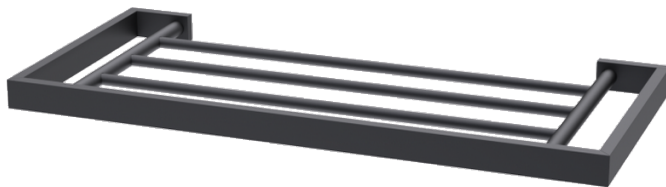

Haccess offers you the equipment of your bathroom, shower, mirrors, accessories, hairdryer and complements.

TOWEL RACK 500 MM NEW PROJECT DARK

Towel rack 500 mm, black epoxy coated brass.
25 mm mitre cut square tube.
Solid brass end-pieces.
Invisible screws.
Solid brass support plate with stainless steel hex locking screw.
2 fixing points per support plate, oblong holes.
Stainless steel screws and wall plugs included.

Ref : [PRO.C.590.50.NOI.jpg](#)

TECHNICAL FEATURES

Dimensions	500 x 25 x 229 mm
Materials	Brass
Finishing	Black

Haccess offers you the equipment of your bathroom, shower, mirrors, accessories, hairdryer and complements.

PRO.C.590.50.NOI.JPG : TOWEL RACK 500 MM NEW PROJECT DARK