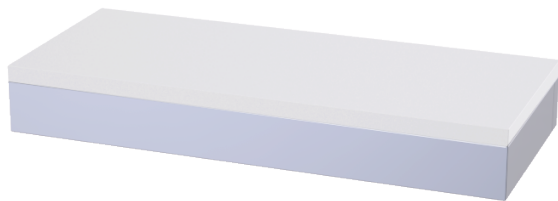

Haccess offers you the equipment of your bathroom, shower, mirrors, accessories, hairdryer and complements.

RECTANGULAR SOAP & BOTTLE SHELF NEW PROJECT

Rectangular soap & bottle shelf, chrome brass.
White Krion shelf.
25 mm mitre cut square tube.
Solid chrome brass end-pieces.
Invisible screws.
Solid brass support plate with stainless steel hex locking screw.
2 fixing points per support plate, oblong holes.
Stainless steel screws and wall plugs included.
Chrome warranty 5 years.

Ref : [PRO.C.588.23.CHR.jpg](#)

TECHNICAL FEATURES

Dimensions	240 x 31 x 100 mm
Materials	Brass / Krion
Finishing	Chrome / White

Haccess offers you the equipment of your bathroom, shower, mirrors, accessories, hairdryer and complements.

PRO.C.588.23.CHR.JPG : RECTANGULAR SOAP & BOTTLE SHELF NEW PROJECT