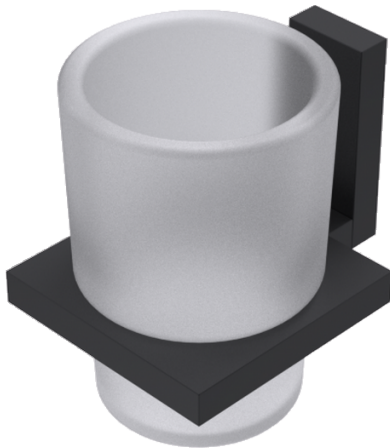

## TUMBLER HOLDER NEW PROJECT DARK

Tumbler holder, black epoxy coated brass wall support. Safety frosted glass tumbler. 10 mm mitre cut square tube. Solid brass end-pieces. Invisible screws. Solid brass support plate with stainless steel hex locking screw. 2 fixing points per support plate, oblong holes. Stainless steel screws and wall plugs included.

### TECHNICAL FEATURES

<b>Dimensions</b>	70 x 96 x 90 mm
<b>Materials</b>	Brass/Safety glass
<b>Finishing</b>	Black / Frosted glass

Haccess offers you the equipment of your bathroom, shower, mirrors, accessories, hairdryer and complements.