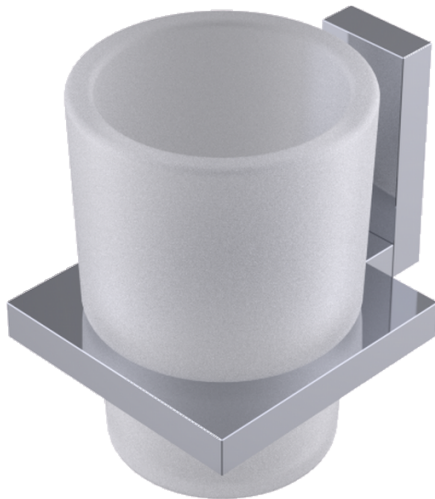

## TUMBLER HOLDER NEW PROJECT

Tumbler holder, chrome brass wall support. Safety frosted glass tumbler. 10 mm mitre cut square tube. Solid chrome brass end-pieces. Invisible screws. Solid brass support plate with stainless steel hex locking screw. 2 fixing points per support plate, oblong holes. Stainless steel screws and wall plugs included. Chrome warranty 5 years.

### TECHNICAL FEATURES

<b>Dimensions</b>	70 x 96 x 90 mm
<b>Materials</b>	Brass/Safety glass
<b>Finishing</b>	Chrome / Frosted glass

Haccess offers you the equipment of your bathroom, shower, mirrors, accessories, hairdryer and complements.