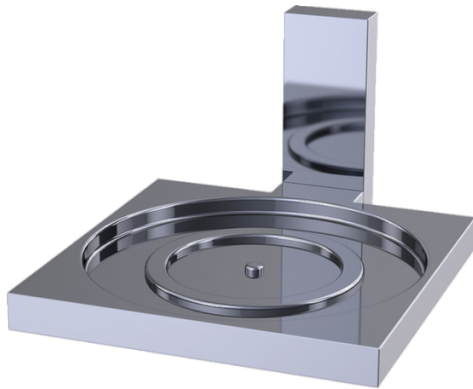

Haccess offers you the equipment of your bathroom, shower, mirrors, accessories, hairdryer and complements.

SOAP DISH HOLDER NEW PROJECT

Soap dish holder with water flow holes, chrome brass.

10 mm mitre cut square tube.

Solid chrome brass end-pieces.

Invisible screws.

Solid brass support plate with stainless steel hex locking screw.

2 fixing points per support plate, oblong holes.

Stainless steel screws and wall plugs included.

Chrome warranty 5 years.

Ref : [PRO.C.561.97.CHR.jpg](#)

TECHNICAL FEATURES

Dimensions	96 x 61 x 116 mm
Materials	Brass
Finishing	Chrome

Haccess offers you the equipment of your bathroom, shower, mirrors, accessories, hairdryer and complements.

PRO.C.561.97.CHR.JPG : SOAP DISH HOLDER NEW PROJECT