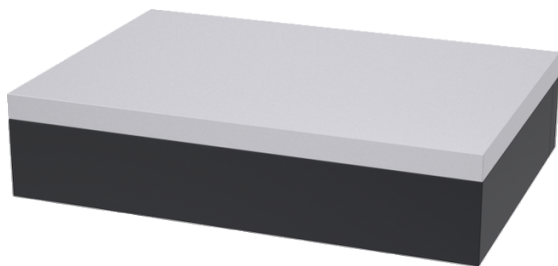

Haccess offers you the equipment of your bathroom, shower, mirrors, accessories, hairdryer and complements.

RECTANGULAR SOAP SHELF NEW PROJECT DARK

Rectangular soap & bottle shelf, black epoxy coated brass.

White Krion shelf.

25 mm mitre cut square tube.

Solid brass end-pieces.

Invisible screws.

Solid brass support plate with stainless steel hex locking screw.

2 fixing points per support plate, oblong holes.

Stainless steel screws and wall plugs included.

Ref : [PRO.C.561.23.NOI.jpg](#)

TECHNICAL FEATURES

Dimensions	145 x 31 x 100 mm
Materials	Brass / Krion
Finishing	Black / White

Haccess offers you the equipment of your bathroom, shower, mirrors, accessories, hairdryer and complements.