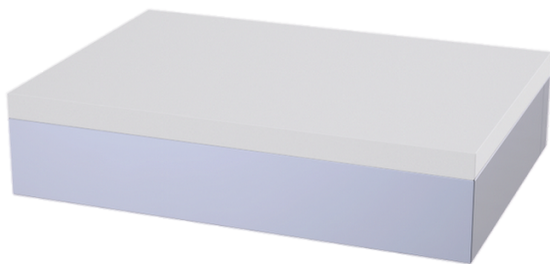

Haccess offers you the equipment of your bathroom, shower, mirrors, accessories, hairdryer and complements.

RECTANGULAR SOAP SHELF NEW PROJECT

Rectangular soap & bottle shelf, chrome brass.
White Krion shelf.
25 mm mitre cut square tube.
Solid chrome brass end-pieces.
Invisible screws.
Solid brass support plate with stainless steel hex locking screw.
2 fixing points per support plate, oblong holes.
Stainless steel screws and wall plugs included.
Chrome warranty 5 years.

Ref : [PRO.C.561.23.CHR.jpg](#)

TECHNICAL FEATURES

Dimensions	145 x 31 x 100 mm
Materials	Brass / Krion
Finishing	Chrome / White

Haccess offers you the equipment of your bathroom, shower, mirrors, accessories, hairdryer and complements.

PRO.C.561.23.CHR.JPG : RECTANGULAR SOAP SHELF NEW PROJECT