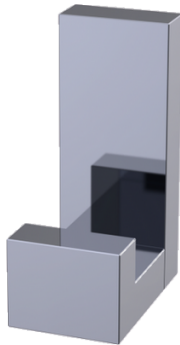

Haccess offers you the equipment of your bathroom, shower, mirrors, accessories, hairdryer and complements.

SINGLE HOOK NEW PROJECT

Single hook, chrome brass.
25 mm mitre cut square tube.
Solid chrome brass end-pieces.
Invisible screws.
Solid brass support plate with stainless steel hex locking screw.
2 fixing points per support plate, oblong holes.
Stainless steel screws and wall plugs included.
Chrome warranty 5 years.

Ref : [PRO.C.551.00.CHR.jpg](#)

TECHNICAL FEATURES

Dimensions	25 x 61 x 40 mm
Materials	Brass
Finishing	Chrome

Haccess offers you the equipment of your bathroom, shower, mirrors, accessories, hairdryer and complements.