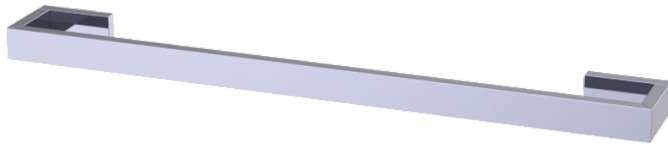

Haccess offers you the equipment of your bathroom, shower, mirrors, accessories, hairdryer and complements.

SINGLE TOWEL HOLDER 500 MM NEW PROJECT

Single towel holder 500 mm, chrome brass.
25 mm mitre cut square tube.
Solid chrome brass end-pieces.
Invisible screws.
Solid brass support plate with stainless steel hex locking screw.
2 fixing points per support plate, oblong holes.
Stainless steel screws and wall plugs included.
Chrome warranty 5 years.

Ref : [PRO.C.541.50.CHR.jpg](#)

TECHNICAL FEATURES

| | |
|-------------------|------------------|
| Dimensions | 500 x 25 x 62 mm |
| Materials | Brass |
| Finishing | Chrome |

Haccess offers you the equipment of your bathroom, shower, mirrors, accessories, hairdryer and complements.