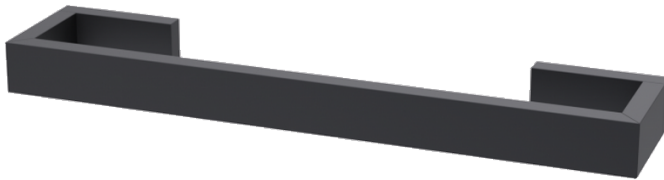

Haccess offers you the equipment of your bathroom, shower, mirrors, accessories, hairdryer and complements.

SINGLE TOWEL HOLDER 400 MM NEW PROJECT DARK

Single towel holder 400 mm, black epoxy coated brass.

25 mm mitre cut square tube.

Solid brass end-pieces.

Invisible screws.

Solid brass support plate with stainless steel hex locking screw.

2 fixing points per support plate, oblong holes.

Stainless steel screws and wall plugs included.

Ref : [PRO.C.541.40.NOI.jpg](#)

TECHNICAL FEATURES

Dimensions	400 x 25 x 62 mm
Materials	Brass
Finishing	Black

Haccess offers you the equipment of your bathroom, shower, mirrors, accessories, hairdryer and complements.