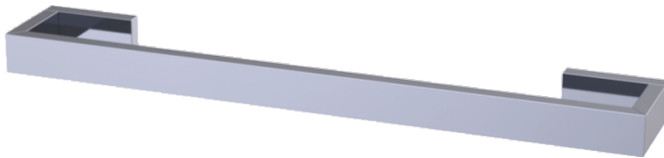

Haccess offers you the equipment of your bathroom, shower, mirrors, accessories, hairdryer and complements.

SINGLE TOWEL HOLDER 400 MM NEW PROJECT

Single towel holder 400 mm, chrome brass.
25 mm mitre cut square tube.
Solid chrome brass end-pieces.
Invisible screws.
Solid brass support plate with stainless steel hex locking screw.
2 fixing points per support plate, oblong holes.
Stainless steel screws and wall plugs included.
Chrome warranty 5 years.

Ref : [PRO.C.541.40.CHR.jpg](#)

TECHNICAL FEATURES

| | |
|-------------------|------------------|
| Dimensions | 400 x 25 x 62 mm |
| Materials | Brass |
| Finishing | Chrome |

Haccess offers you the equipment of your bathroom, shower, mirrors, accessories, hairdryer and complements.