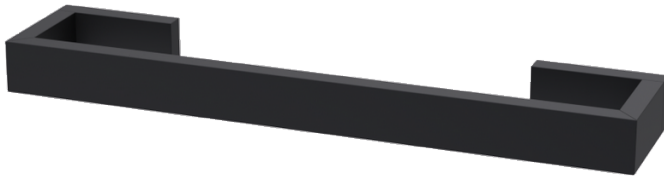

Haccess offers you the equipment of your bathroom, shower, mirrors, accessories, hairdryer and complements.

SINGLE TOWEL HOLDER 300 MM NEW PROJECT DARK

Single towel holder 300 mm, black epoxy coated brass.

25 mm mitre cut square tube.

Solid brass end-pieces.

Invisible screws.

Solid brass support plate with stainless steel hex locking screw.

2 fixing points per support plate, oblong holes.

Stainless steel screws and wall plugs included.

Ref : [PRO.C.541.30.NOI.jpg](#)

TECHNICAL FEATURES

Dimensions	300 x 25 x 62 mm
Materials	Brass
Finishing	Black

Haccess offers you the equipment of your bathroom, shower, mirrors, accessories, hairdryer and complements.