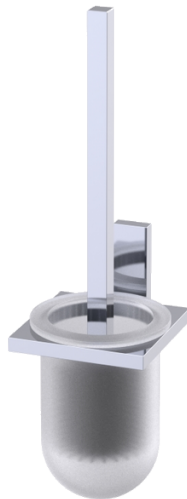

Haccess offers you the equipment of your bathroom, shower, mirrors, accessories, hairdryer and complements.

WALL TOILET BRUSH HOLDER WITH LID NEW PROJECT

Wall toilet brush holder with lid, chrome brass.
10 mm mitre cut square tube.
Safety frosted glass dish.
Black brush.
Solid chrome brass end-pieces.
Invisible screws.
Solid brass support plate with stainless steel hex locking screw.
2 fixing points per support plate, oblong holes.
Stainless steel screws and wall plugs included.
Chrome warranty 5 years.

Ref : [PRO.C.530.00.CHR.jpg](#)

TECHNICAL FEATURES

Dimensions	96 x 355 x 116 mm
Materials	Brass/Safety glass
Finishing	Chrome / Frosted glass

Haccess offers you the equipment of your bathroom, shower, mirrors, accessories, hairdryer and complements.

PRO.C.530.00.CHR.JPG : WALL TOILET BRUSH HOLDER WITH LID NEW PROJECT