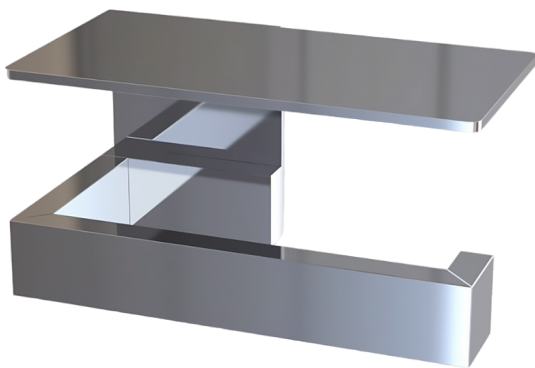

Haccess offers you the equipment of your bathroom, shower, mirrors, accessories, hairdryer and complements.

SINGLE TOILET ROLL HOLDER WITH COVER NEW PROJECT

Single toilet roll holder with cover, chrome brass. 25 mm mitre cut square tube. Solid chrome brass end-pieces. Invisible screws. Solid brass support plate with stainless steel hex locking screw. 2 fixing points per support plate, oblong holes. Stainless steel screws and wall plugs included. Chrome warranty 5 years.

Ref : [PRO.C.511.10.CHR.jpg](#)

TECHNICAL FEATURES

Dimensions	145 x 73 x 78 mm
Materials	Brass
Finishing	Chrome

Haccess offers you the equipment of your bathroom, shower, mirrors, accessories, hairdryer and complements.

PRO.C.511.10.CHR.JPG : SINGLE TOILET ROLL HOLDER WITH COVER NEW PROJECT