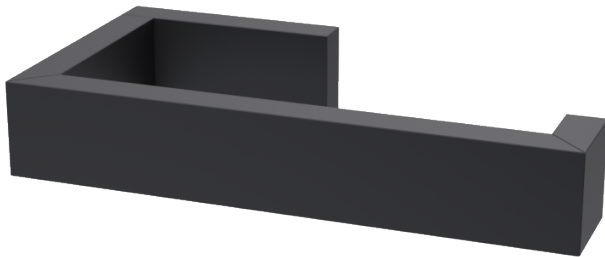

Haccess offers you the equipment of your bathroom, shower, mirrors, accessories, hairdryer and complements.

SINGLE TOILET ROLL HOLDER NEW PROJECT DARK

Single toilet roll holder, black epoxy coated brass. 25 mm mitre cut square tube. Solid brass end-pieces. Invisible screws. Solid brass support plate with stainless steel hex locking screw. 2 fixing points per support plate, oblong holes. Stainless steel screws and wall plugs included.

Ref : PRO.C.511.00.NOI.jpg

TECHNICAL FEATURES

Dimensions	145 x 25 x 75 mm
Materials	Brass
Finishing	Black

Haccess offers you the equipment of your bathroom, shower, mirrors, accessories, hairdryer and complements.