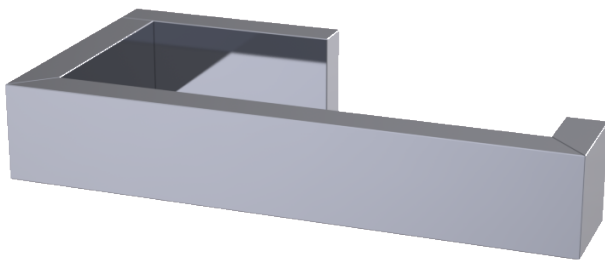

## SINGLE TOILET ROLL HOLDER NEW PROJECT

Single toilet roll holder, chrome brass. 25 mm mitre cut square tube. Solid chrome brass end-pieces. Invisible screws. Solid brass support plate with stainless steel hex locking screw. 2 fixing points per support plate, oblong holes. Stainless steel screws and wall plugs included. Chrome warranty 5 years.

### TECHNICAL FEATURES

<b>Dimensions</b>	145 x 25 x 75 mm
<b>Materials</b>	Brass
<b>Finishing</b>	Chrome

Haccess offers you the equipment of your bathroom, shower, mirrors, accessories, hairdryer and complements.