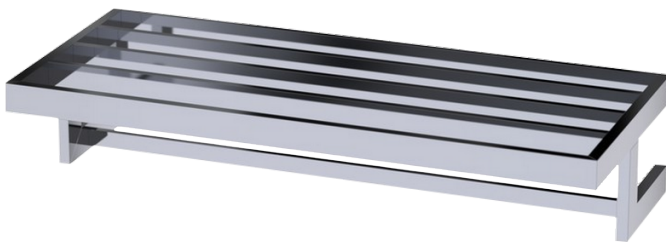

Haccess offers you the equipment of your bathroom, shower, mirrors, accessories, hairdryer and complements.

TOWEL RACK + TOWEL HOLDER 600 MM PROJECT

Towel rack + towel holder 600 mm, chrome brass. Mitre cut square tube. Solid chrome brass end-pieces. Invisible screws. Solid brass support plate with stainless steel hex locking screw. 2 fixing points per support plate, oblong holes. Stainless steel screws and wall plugs included. Chrome warranty 5 years.

Ref : PRO.594.60.CHR

TECHNICAL FEATURES

Dimensions	600 x 125 x 254 mm
Materials	Brass
Finishing	Chrome

Haccess offers you the equipment of your bathroom, shower, mirrors, accessories, hairdryer and complements.