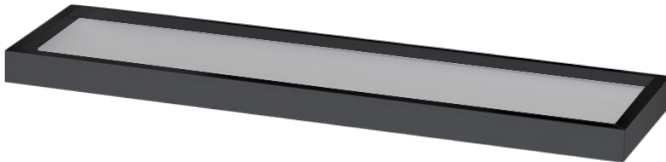

Haccess offers you the equipment of your bathroom, shower, mirrors, accessories, hairdryer and complements.

GLASS SHELF HOLDER 560 MM PROJECT DARK

Glass shelf holder 560 mm, black epoxy coated brass wall support. Safety frosted glass shelf. Mitre cut square tube. Solid brass end-pieces. Invisible screws. Solid brass support plate with stainless steel hex locking screw. 2 fixing points per support plate, oblong holes. Stainless steel screws and wall plugs included.

Ref : PRO.580.50.NOI

TECHNICAL FEATURES

Dimensions	560 x 30 x 142 mm
Materials	Brass/Safety glass
Finishing	Black / Frosted glass

Haccess offers you the equipment of your bathroom, shower, mirrors, accessories, hairdryer and complements.

PRO.580.50.NOI : GLASS SHELF HOLDER 560 MM PROJECT DARK