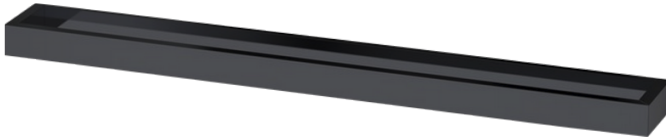

Haccess offers you the equipment of your bathroom, shower, mirrors, accessories, hairdryer and complements.

SINGLE TOWEL HOLDER 600 MM PROJECT DARK

Single towel holder 600 mm, black epoxy coated brass.

Mitre cut square tube.

Solid brass end-pieces.

Invisible screws.

Solid brass support plate with stainless steel hex locking screw.

2 fixing points per support plate, oblong holes.

Stainless steel screws and wall plugs included.

Ref : PRO.541.60.NOI

TECHNICAL FEATURES

Dimensions	600 x 30 x 70 mm
Materials	Brass
Finishing	Black

Haccess offers you the equipment of your bathroom, shower, mirrors, accessories, hairdryer and complements.