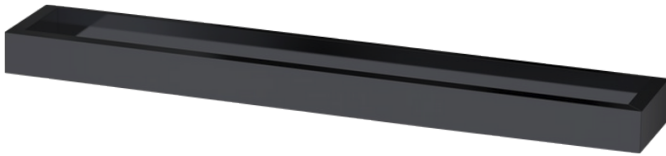

Haccess offers you the equipment of your bathroom, shower, mirrors, accessories, hairdryer and complements.

SINGLE TOWEL HOLDER 450 MM PROJECT DARK

Single towel holder 450 mm, black epoxy coated brass. Mitre cut square tube. Solid brass end-pieces. Invisible screws. Solid brass support plate with stainless steel hex locking screw. 2 fixing points per support plate, oblong holes. Stainless steel screws and wall plugs included.

Ref : [PRO.541.45.NOI](#)

TECHNICAL FEATURES

Dimensions	450 x 30 x 70 mm
Materials	Brass
Finishing	Black

Haccess offers you the equipment of your bathroom, shower, mirrors, accessories, hairdryer and complements.