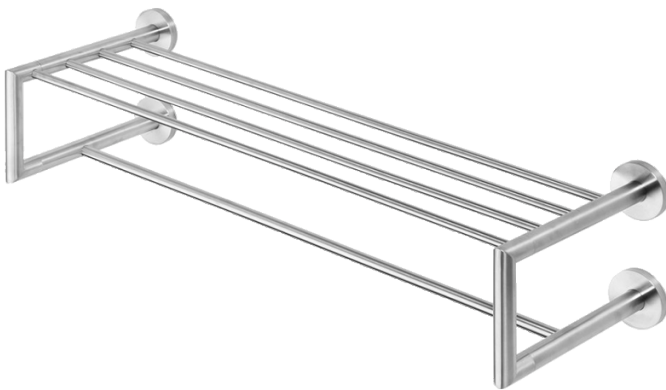

Haccess offers you the equipment of your bathroom, shower, mirrors, accessories, hairdryer and complements.

TOWEL RACK 600 MM + TOWEL HOLDER PREMIUM BRUSH

Towel rack + towel holder 600 mm (c to c) + towel holder, Brushed stainless steel.

Tube Ø 18 mm.

Invisible screws.

Support plate with stainless steel hex locking screw.

2/4 fixing points per support plate, oblong holes.

Stainless steel screws and wall plugs included.

Ref : [PRE.295.60.BRO](#)

TECHNICAL FEATURES

Dimensions 620 x 160 x 225 mm

Between axis 600

Materials Stainless steel

Finishing Brushed

Haccess offers you the equipment of your bathroom, shower, mirrors, accessories, hairdryer and complements.

PRE.295.60.BRO : TOWEL RACK 600 MM + TOWEL HOLDER PREMIUM BRUSH