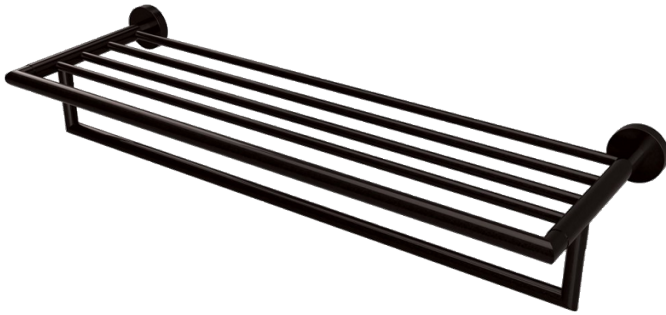

## TOWEL RACK 500 MM (C TO C) + TOWEL HOLDER PREMIUM DARK

Towel rack 500 mm (c to c) + towel holder, black epoxy coated brass. Tube Ø 18 mm.

Invisible screws. 2/4 fixing points per support plate, oblong holes + hex locking screw.

Black epoxy coated end-pieces and screw covers.

Stainless steel screws and wall plugs included.

Ref : PRE.294.50.NOI

### TECHNICAL FEATURES

<b>Dimensions</b>	550 x 110 x 265 mm
<b>Between axis</b>	500
<b>Materials</b>	Brass
<b>Finishing</b>	Black

Haccess offers you the equipment of your bathroom, shower, mirrors, accessories, hairdryer and complements.