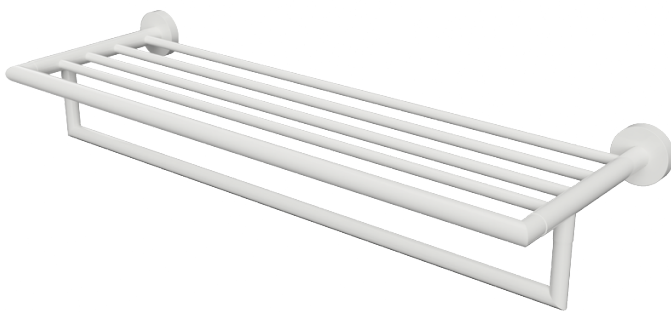

## TOWEL RACK 500 MM (C TO C) PREMIUM WHITE

Towel rack + towel holder 500 mm (c to c), white epoxy coated brass. Tube Ø 18 mm.  
Invisible screws. 2/4 fixing points per support plate, oblong holes + hex locking screw.  
White epoxy coated end-pieces and screw covers.  
Stainless steel screws and wall plugs included.

Ref : PRE.294.50.BLA

### TECHNICAL FEATURES

<b>Dimensions</b>	550 x 110 x 265 mm
<b>Between axis</b>	500
<b>Materials</b>	Brass
<b>Finishing</b>	White

Haccess offers you the equipment of your bathroom, shower, mirrors, accessories, hairdryer and complements.

## PRE.294.50.BLA : TOWEL RACK 500 MM (C TO C) PREMIUM WHITE