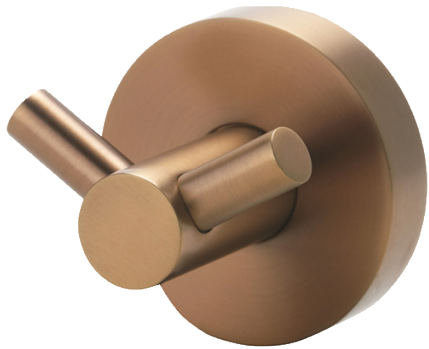

## DOUBLE HOOK SMALL PREMIUM CUIVRE BROSSÉ

Small double hook, brass, treatment PVD « brushed copper ». Tube Ø 18 mm.  
Invisible screws. 2/4 fixing points per support plate, oblong holes.  
brass end-pieces and screw covers.  
Stainless steel screws + hex locking screw and wall plugs included.

### TECHNICAL FEATURES

|                   |                 |
|-------------------|-----------------|
| <b>Dimensions</b> | 86 x 56 x 49 mm |
| <b>Materials</b>  | Brass           |
| <b>Finishing</b>  | Brushed copper  |

## PRE.252.00.CUI.BRO : DOUBLE HOOK SMALL PREMIUM CUIVRE BROSSÉ