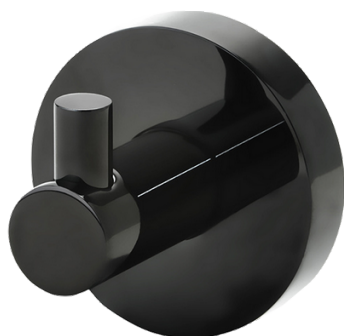

Haccess offers you the equipment of your bathroom, shower, mirrors, accessories, hairdryer and complements.

SINGLE HOOK PREMIUM GRAPHITE

Single hook, brass, treatment PVD « graphit ».

Tube Ø 18 mm.

Invisible screws. 2/4 fixing points per support plate, oblong holes.

brass end-pieces and screw covers.

Stainless steel screws + hex locking screw and wall plugs included.

Ref : PRE.251.00.GRA

TECHNICAL FEATURES

Dimensions

55 x 55 x 50 mm

Materials

Brass

Finishing

Graphit

Haccess offers you the equipment of your bathroom, shower, mirrors, accessories, hairdryer and complements.

PRE.251.00.GRA : SINGLE HOOK PREMIUM GRAPHITE