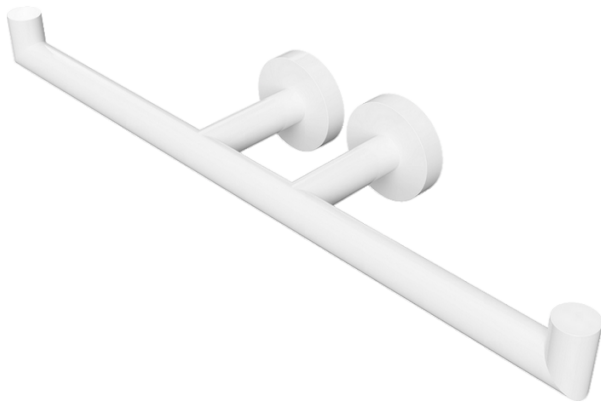

## DOUBLE TOILET ROLL HOLDER PREMIUM WHITE

Double toilet roll holder, white epoxy coated brass. Tube Ø 18 mm.

Invisible screws. 2/4 fixing points per support plate, oblong holes + hex locking screw.

Black epoxy coated end-pieces and screw covers.

Stainless steel screws and wall plugs included.

Ref : PRE.212.00.BLA

### TECHNICAL FEATURES

<b>Dimensions</b>	385 x 55 x 85 mm
<b>Between axis</b>	65
<b>Materials</b>	Brass
<b>Finishing</b>	White

Haccess offers you the equipment of your bathroom, shower, mirrors, accessories, hairdryer and complements.

## PRE.212.00.BLA : DOUBLE TOILET ROLL HOLDER PREMIUM WHITE