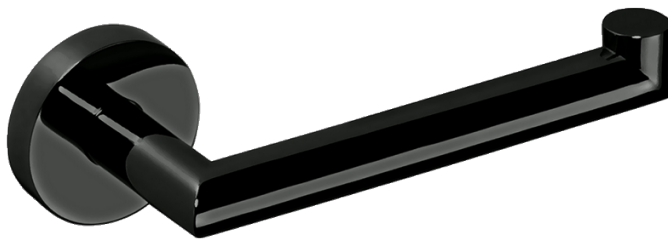

## SINGLE TOILET ROLL HOLDER PREMIUM GRAPHITE

Single toilet roll holder, brass, treatment PVD « graphit ». Tube Ø 18 mm.  
Invisible screws. 2/4 fixing points per support plate, oblong holes.  
brass end-pieces and screw covers.  
Stainless steel screws + hex locking screw and wall plugs included.

Ref : PRE.211.00.GRA

### TECHNICAL FEATURES

<b>Dimensions</b>	175 x 55 x 70 mm
<b>Materials</b>	Brass
<b>Finishing</b>	Graphit

Haccess offers you the equipment of your bathroom, shower, mirrors, accessories, hairdryer and complements.

## PRE.211.00.GRA : SINGLE TOILET ROLL HOLDER PREMIUM GRAPHITE