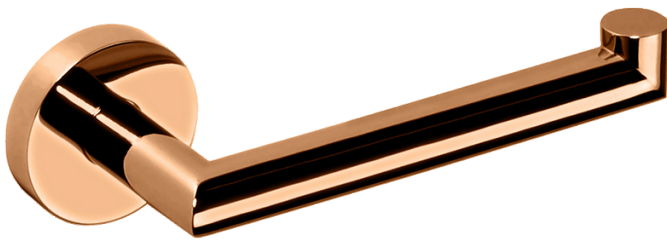

## SINGLE TOILET ROLL HOLDER PREMIUM CUIVRE

Single toilet roll holder, brass, treatment PVD « copper ». Tube Ø 18 mm.  
Invisible screws. 2/4 fixing points per support plate, oblong holes.  
brass end-pieces and screw covers.  
Stainless steel screws + hex locking screw and wall plugs included.

### TECHNICAL FEATURES

<b>Dimensions</b>	175 x 55 x 70 mm
<b>Materials</b>	Brass
<b>Finishing</b>	Copper

Haccess offers you the equipment of your bathroom, shower, mirrors, accessories, hairdryer and complements.

## PRE.211.00.CUI : SINGLE TOILET ROLL HOLDER PREMIUM CUIVRE