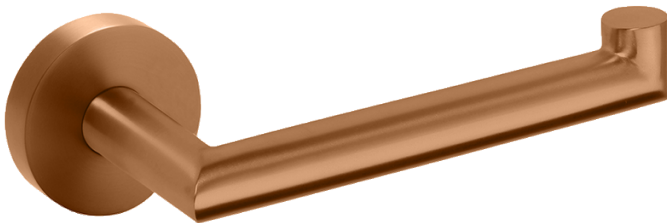

Haccess offers you the equipment of your bathroom, shower, mirrors, accessories, hairdryer and complements.

SINGLE TOILET ROLL HOLDER PREMIUM CUIVRE BROSSÉ

Single toilet roll holder, brass, treatment PVD « brushed copper ». Tube Ø 18 mm.
Invisible screws. 2/4 fixing points per support plate, oblong holes.
brass end-pieces and screw covers.
Stainless steel screws + hex locking screw and wall plugs included.

Ref : PRE.211.00.CUI.BRO

TECHNICAL FEATURES

Dimensions	175 x 55 x 70 mm
Materials	Brass
Finishing	Brushed copper

Haccess offers you the equipment of your bathroom, shower, mirrors, accessories, hairdryer and complements.

PRE.211.00.CUI.BRO : SINGLE TOILET ROLL HOLDER PREMIUM CUIVRE BROSSÉ