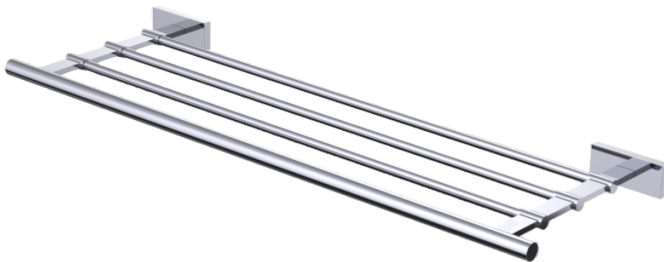

Haccess offers you the equipment of your bathroom, shower, mirrors, accessories, hairdryer and complements.

TOWEL RACK 600 MM PERFECT

Towel rack 600 mm, chrome brass.
Invisible screws. Solid brass support plate with stainless steel hex locking screw.
2/4 fixing points per support plate, oblong holes.
Solid brass chrome end-pieces and screw covers.
Stainless steel screws and wall plugs included.
Chrome warranty 5 years.

Ref : PER.2290.60.CHR

TECHNICAL FEATURES

Dimensions	672 x 30 x 248 mm
Materials	Brass
Finishing	Chrome

Haccess offers you the equipment of your bathroom, shower, mirrors, accessories, hairdryer and complements.

PER.2290.60.CHR : TOWEL RACK 600 MM PERFECT