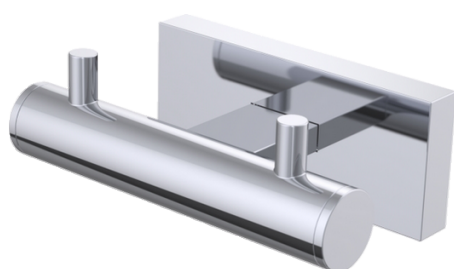

Haccess offers you the equipment of your bathroom, shower, mirrors, accessories, hairdryer and complements.

DOUBLE HOOK PERFECT

Double hook, chrome brass.

Invisible screws. Solid brass support plate with stainless steel hex locking screw.

2/4 fixing points per support plate, oblong holes. Solid brass chrome end-pieces and screw covers.

Stainless steel screws and wall plugs included. Chrome warranty 5 years.

Ref : PER.2252.00.CHR

TECHNICAL FEATURES

Dimensions	82 x 30 x 48 mm
Materials	Brass
Finishing	Chrome

Haccess offers you the equipment of your bathroom, shower, mirrors, accessories, hairdryer and complements.

PER.2252.00.CHR : DOUBLE HOOK PERFECT