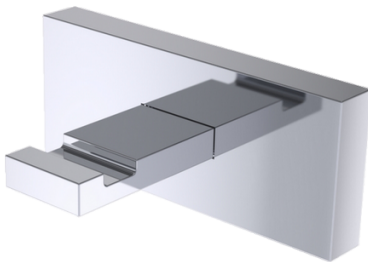

Haccess offers you the equipment of your bathroom, shower, mirrors, accessories, hairdryer and complements.

SINGLE HOOK PERFECT

Single hook, chrome brass.

Invisible screws. Solid brass support plate with stainless steel hex locking screw.

2/4 fixing points per support plate, oblong holes.

Solid brass chrome end-pieces and screw covers.

Stainless steel screws and wall plugs included.

Chrome warranty 5 years.

Ref : PER.2251.00.CHR

TECHNICAL FEATURES

Dimensions	72 x 30 x 44 mm
Materials	Brass
Finishing	Chrome

Haccess offers you the equipment of your bathroom, shower, mirrors, accessories, hairdryer and complements.

PER.2251.00.CHR : SINGLE HOOK PERFECT