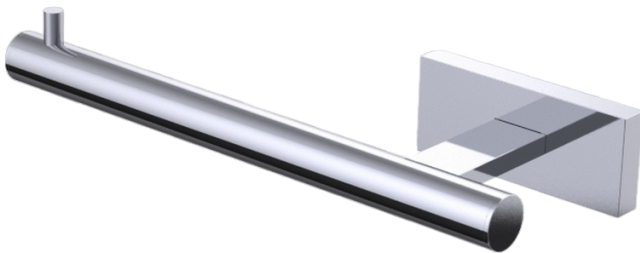

Haccess offers you the equipment of your bathroom, shower, mirrors, accessories, hairdryer and complements.

SINGLE TOILET ROLL HOLDER PERFECT

Single toilet roll holder, chrome brass.
Invisible screws. Solid brass support plate with stainless steel hex locking screw.
2/4 fixing points per support plate, oblong holes.
Solid brass chrome end-pieces and screw covers.
Stainless steel screws and wall plugs included.
Chrome warranty 5 years.

Ref : PER.2211.00.CHR

TECHNICAL FEATURES

Dimensions	186 x 34 x 63 mm
Materials	Brass
Finishing	Chrome

Haccess offers you the equipment of your bathroom, shower, mirrors, accessories, hairdryer and complements.

PER.2211.00.CHR : SINGLE TOILET ROLL HOLDER PERFECT