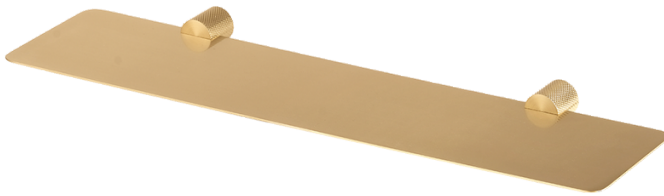

Haccess offers you the equipment of your bathroom, shower, mirrors, accessories, hairdryer and complements.

SHELF HOLDER 450 MM ORION BRUSH BRASS

Shelf holder 450 mm + brass wall brackets treatment PVD «brushed brass », knurled finish. Tube Ø 25 mm.
Recommended for installation on concrete walls or reinforced partition walls.
Single fixing point.
Concealed mounting system.
Invisible screws.
Stainless steel hex socket set screw.
Stainless steel screws and wall plugs included.

Ref : [ORI.3780.45.LAI.BRO](#)

TECHNICAL FEATURES

Dimensions	450 x 25 x 130 mm
Materials	Brass
Finishing	PVD brushed brass

Haccess offers you the equipment of your bathroom, shower, mirrors, accessories, hairdryer and complements.

ORI.3780.45.LAI.BRO : SHELF HOLDER 450 MM ORION BRUSH BRASS