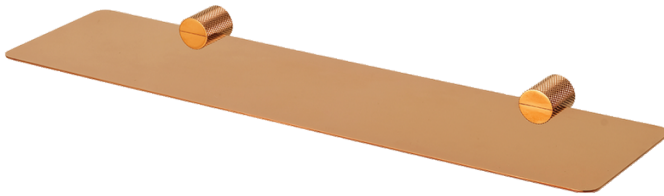

Haccess offers you the equipment of your bathroom, shower, mirrors, accessories, hairdryer and complements.

SHELF HOLDER 450 MM ORION CUIVRE

Shelf holder 450 mm + brass wall brackets
treatment PVD « copper », knurled finish.

Tube Ø 25 mm.

Recommended for installation on concrete walls
or reinforced partition walls.

Single fixing point.

Concealed mounting system.

Invisible screws.

Stainless steel hex socket set screw.

Stainless steel screws and wall plugs included.

Ref : [ORI.3780.45.CUI](#)

TECHNICAL FEATURES

Dimensions	450 x 25 x 130 mm
Materials	Brass
Finishing	PVD Copper

Haccess offers you the equipment of your bathroom, shower, mirrors, accessories, hairdryer and complements.