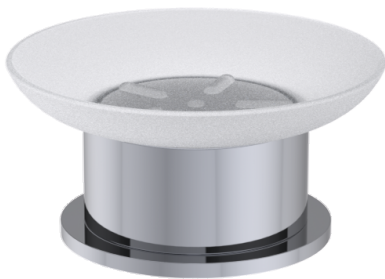

Haccess offers you the equipment of your bathroom, shower, mirrors, accessories, hairdryer and complements.

SOAP DISH HOLDER TO STAND OMEGA

Standing soap dish, chrome brass support.
Safety frosted glass dish.

Ref : OME.2566.51.CHR

TECHNICAL FEATURES

| | |
|-------------------|------------------------|
| Dimensions | 110 x 40 x 110 mm |
| Materials | Brass/Safety glass |
| Finishing | Chrome / Frosted glass |

Haccess offers you the equipment of your bathroom, shower, mirrors, accessories, hairdryer and complements.

OME.2566.51.CHR : SOAP DISH HOLDER TO STAND OMEGA