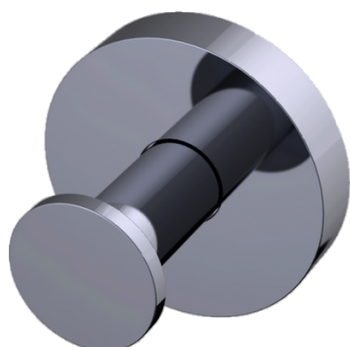

## SINGLE HOOK OMEGA

Single hook, chrome brass.

Invisible screws. Solid brass support plate with stainless steel hex locking screw.

3 fixing points per support plate, oblong holes.

Solid brass chrome end-pieces and screw covers.

Stainless steel screws and wall plugs included.

Chrome warranty 5 years.

Ref : OME.2551.00.CHR

### TECHNICAL FEATURES

<b>Dimensions</b>	48 x 48 x 40 mm
<b>Materials</b>	Brass
<b>Finishing</b>	Chrome

Haccess offers you the equipment of your bathroom, shower, mirrors, accessories, hairdryer and complements.

## OME.2551.00.CHR : SINGLE HOOK OMEGA