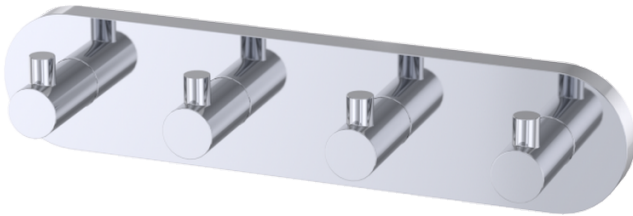

Haccess offers you the equipment of your bathroom, shower, mirrors, accessories, hairdryer and complements.

4 ROBE HOOK 50 MM SMALL OMEGA

4 robe hook Small 50 mm, chrome brass.
Invisible screws. 1 fixing point. Stainless steel
screws and wall plugs included.

Ref : OME.2540.04.CHR

TECHNICAL FEATURES

Dimensions	250 x 55 x 50 mm
Materials	Brass
Finishing	Chrome

Haccess offers you the equipment of your bathroom, shower, mirrors, accessories, hairdryer and complements.

OME.2540.04.CHR : 4 ROBE HOOK 50 MM SMALL OMEGA