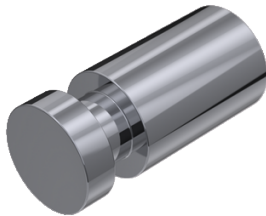

## SINGLE HOOK 30 MM SMALL OMEGA

Single hook Small 30 mm, chrome brass.  
Invisible screws. 1 fixing point. Stainless steel  
screws and wall plugs included.

Ref : OME.2540.00.CHR

### TECHNICAL FEATURES

<b>Dimensions</b>	16 x 16 x 30 mm
<b>Materials</b>	Brass
<b>Finishing</b>	Chrome

Haccess offers you the equipment of your bathroom, shower, mirrors, accessories, hairdryer and complements.

## OME.2540.00.CHR : SINGLE HOOK 30 MM SMALL OMEGA