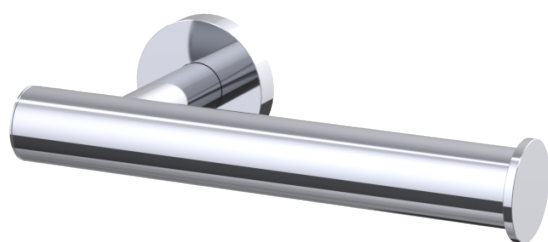

## SINGLE TOILET ROLL HOLDER OMEGA

Single toilet roll holder, chrome brass. Tube Ø 22 mm. Invisible screws. Solid brass support plate with stainless steel hex locking screw. 2/4 fixing points per support plate, oblong holes. Solid brass chrome end-pieces and screw covers. Stainless steel screws and wall plugs included. Chrome warranty 5 years.

### TECHNICAL FEATURES

<b>Dimensions</b>	175 x 48 x 80 mm
<b>Materials</b>	Brass
<b>Finishing</b>	Chrome

Haccess offers you the equipment of your bathroom, shower, mirrors, accessories, hairdryer and complements.

## OME.2511.00.CHR : SINGLE TOILET ROLL HOLDER OMEGA