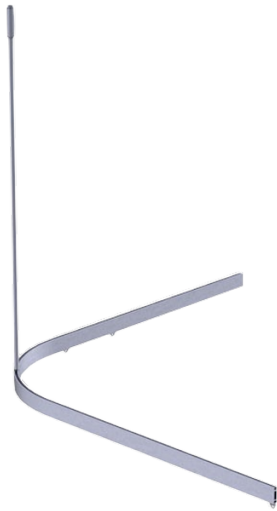

Haccess offers you the equipment of your bathroom, shower, mirrors, accessories, hairdryer and complements.

CORNER SHOWER CURTAIN ROD 120 X 85 CM ALU

Corner shower curtain rod 120 x 85 cm, anodized aluminum.
Delivered with a 60 cm ceiling suspension bracket.
Reversible rail.
System of rollers guided by the rail.
Delivered with wall bases and hooks to hang the shower curtain.
Rail and ceiling bracket adjustable to fit to your dimensions.

Ref : MAI.1869.1200.850.ALU

TECHNICAL FEATURES

Dimensions 1200 x 28 x 850 mm

Materials Aluminium

Finishing Anodized

Option on request 1 Ceiling bracket 100 cm : ref. TEND.1869.00.ALU.100

Haccess offers you the equipment of your bathroom, shower, mirrors, accessories, hairdryer and complements.

MAI.1869.1200.850.ALU : CORNER SHOWER CURTAIN ROD 120 X 85 CM ALU