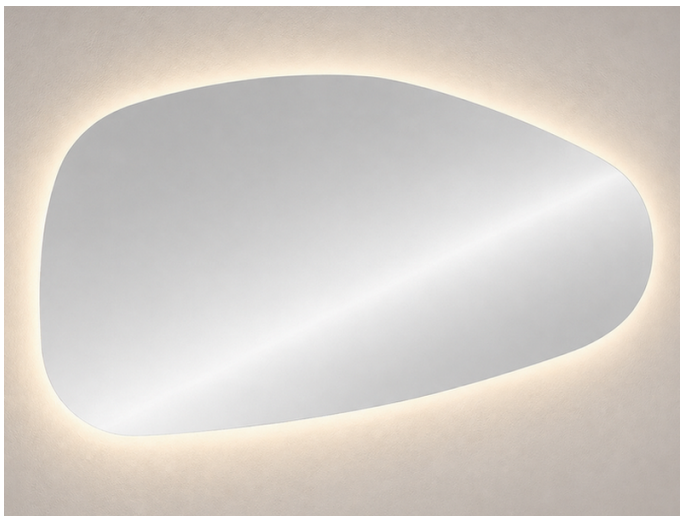

Haccess offers you the equipment of your bathroom, shower, mirrors, accessories, hairdryer and complements.

ORGANIC LED MIRROR H600 X W1100 MM BACKLIGHT, 4000° K, WITH DEFOGGER

LED Organic mirror H600 x W1100 mm with backlight lighting.
Green Mirox double-coat treatment.
Mirror thickness : 5 mm.
Colour temperature : 4000 K – neutral white.
LED strip 12V, IP65, 120 LEDs/m.
LED strip lifetime : 40 000 hours (guaranteed for 25,000 hours).
LED cooling through heat dissipation via an aluminium profile.
Luminous flux : 1200 lm/m.
CRI (Color Rendering Index) : 90.
Class 2, volume 2, IP44.
IP44 junction box.
Tension 230V | 50-60 Hz.
Supplied ready for installation, with mounting brackets and slotted holes for adjustment.
With defogger 30 W.
Option: 12 V with remote driver for installation within Zone 1 (accessible bathroom / PRM compliant).

Dimensions

1100 x 600 mm

Materials

Glass

Haccess offers you the equipment of your bathroom, shower, mirrors, accessories, hairdryer and complements.

LED.102.60.110.ORG.MIR.4 : ORGANIC LED MIRROR H600 X W1100 MM
BACKLIGHT, 4000° K, WITH DEFOGGER