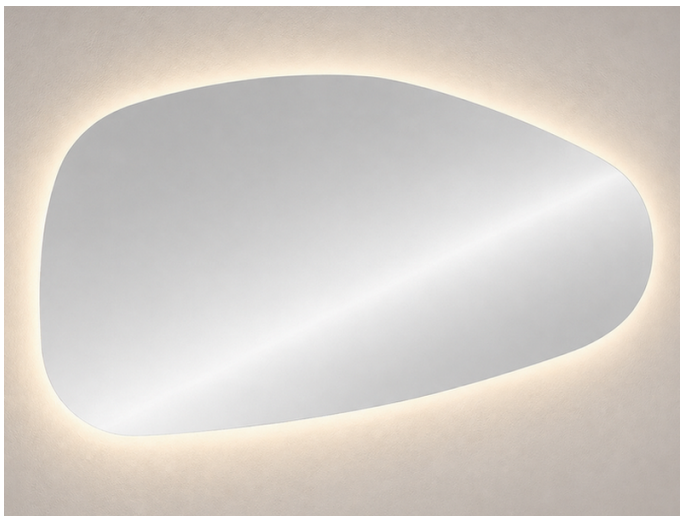

Haccess offers you the equipment of your bathroom, shower, mirrors, accessories, hairdryer and complements.

ORGANIC LED MIRROR H600 X W1100 MM BACKLIGHT, 3000° K, WITH DEFOGGER

LED Organic mirror H600 x W1100 mm with backlight lighting.
Green Mirox double-coat treatment.
Mirror thickness : 5 mm.
Colour temperature : 3000 K – warm white.
LED strip 12V, IP65, 120 LEDs/m.
LED strip lifetime : 40 000 hours (guaranteed for 25,000 hours).
LED cooling through heat dissipation via an aluminium profile.
Luminous flux : 1200 lm/m.
CRI (Color Rendering Index) : 90.
Class 2, volume 2, IP44.
IP44 junction box.
Tension 230V | 50-60 Hz.
Supplied ready for installation, with mounting brackets and slotted holes for adjustment.
With defogger 30 W.
Option: 12 V with remote driver for installation within Zone 1 (accessible bathroom / PRM compliant).

Dimensions

1100 x 600 mm

Materials

Glass

Haccess offers you the equipment of your bathroom, shower, mirrors, accessories, hairdryer and complements.

LED.102.60.110.ORG.MIR.3 : ORGANIC LED MIRROR H600 X W1100 MM
BACKLIGHT, 3000° K, WITH DEFOGGER