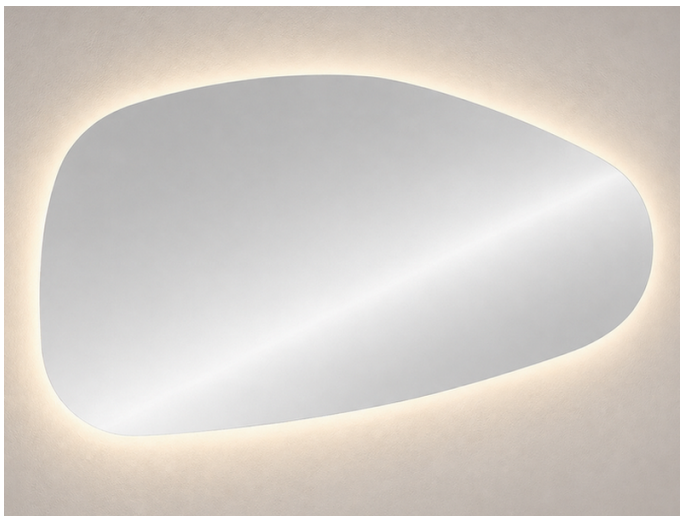

## ORGANIC LED MIRROR H600 X W1100 MM BACKLIGHT, 2700° K, WITH DEFOGGER

LED Organic mirror H600 x W1100 mm with backlight lighting.  
Green Mirox double-coat treatment.  
Mirror thickness : 5 mm.  
Colour temperature : 2700 K – extra warm white.  
LED strip 12V, IP65, 120 LEDs/m.  
LED strip lifetime : 40 000 hours (guaranteed for 25,000 hours).  
LED cooling through heat dissipation via an aluminium profile.  
Luminous flux : 1200 lm/m.  
CRI (Color Rendering Index) : 90.  
Class 2, volume 2, IP44.  
IP44 junction box.  
Tension 230V | 50-60 Hz.  
Supplied ready for installation, with mounting brackets and slotted holes for adjustment.  
With defogger 30 W.  
Option: 12 V with remote driver for installation within Zone 1 (accessible bathroom / PRM compliant).

LED.102.60.110.ORG.MIR.2.7 : ORGANIC LED MIRROR H600 X W1100 MM  
BACKLIGHT, 2700° K, WITH DEFOGGER