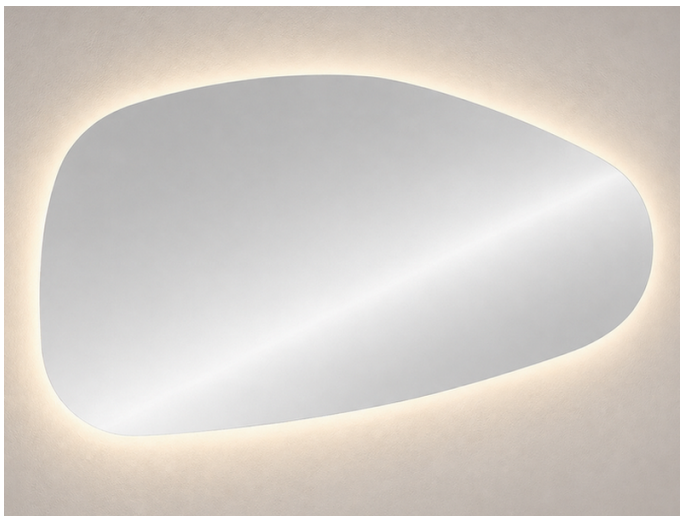

Haccess offers you the equipment of your bathroom, shower, mirrors, accessories, hairdryer and complements.

ORGANIC LED MIRROR H600 X W1100 MM BACKLIGHT, 4000° K, WITHOUT DEFOGGER

LED Organic mirror H600 x W1100 mm with backlight lighting.
Green Mirox double-coat treatment.
Mirror thickness : 5 mm.
Colour temperature : 3000 K – neutral white.
LED strip 12V, IP65, 120 LEDs/m.
LED strip lifetime : 40 000 hours (guaranteed for 25,000 hours).
LED cooling through heat dissipation via an aluminium profile.
Luminous flux : 1200 lm/m.
CRI (Color Rendering Index) : 90.
Class 2, volume 2, IP44.
IP44 junction box.
Tension 230V | 50-60 Hz.
Supplied ready for installation, with mounting brackets and slotted holes for adjustment.
Option: 12 V with remote driver for installation within Zone 1 (accessible bathroom / PRM compliant).

Ref : [LED.100.60.110.ORG.MIR.4](#)

TECHNICAL FEATURES

Dimensions

1100 x 600 mm

Materials

Glass

Haccess offers you the equipment of your bathroom, shower, mirrors, accessories, hairdryer and complements.

LED.100.60.110.ORG.MIR.4 : ORGANIC LED MIRROR H600 X W1100 MM
BACKLIGHT, 4000° K, WITHOUT DEFOGGER