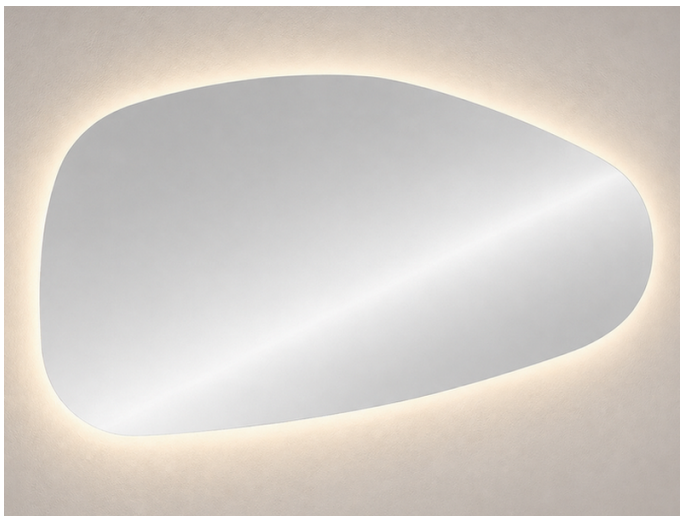

Haccess offers you the equipment of your bathroom, shower, mirrors, accessories, hairdryer and complements.

ORGANIC LED MIRROR H600 X W1100 MM BACKLIGHT, 3000° K, WITHOUT DEFOGGER

LED Organic mirror H600 x W1100 mm with backlight lighting.
Green Mirox double-coat treatment.
Mirror thickness : 5 mm.
Colour temperature : 3000 K – warm white.
LED strip 12V, IP65, 120 LEDs/m.
LED strip lifetime : 40 000 hours (guaranteed for 25,000 hours).
LED cooling through heat dissipation via an aluminium profile.
Luminous flux : 1200 lm/m.
CRI (Color Rendering Index) : 90.
Class 2, volume 2, IP44.
IP44 junction box.
Tension 230V | 50-60 Hz.
Supplied ready for installation, with mounting brackets and slotted holes for adjustment.
Option: 12 V with remote driver for installation within Zone 1 (accessible bathroom / PRM compliant).

Ref : [LED.100.60.110.ORG.MIR.3](#)

TECHNICAL FEATURES

Dimensions

1100 x 600 mm

Materials

Glass

Haccess offers you the equipment of your bathroom, shower, mirrors, accessories, hairdryer and complements.

LED.100.60.110.ORG.MIR.3 : ORGANIC LED MIRROR H600 X W1100 MM
BACKLIGHT, 3000° K, WITHOUT DEFOGGER