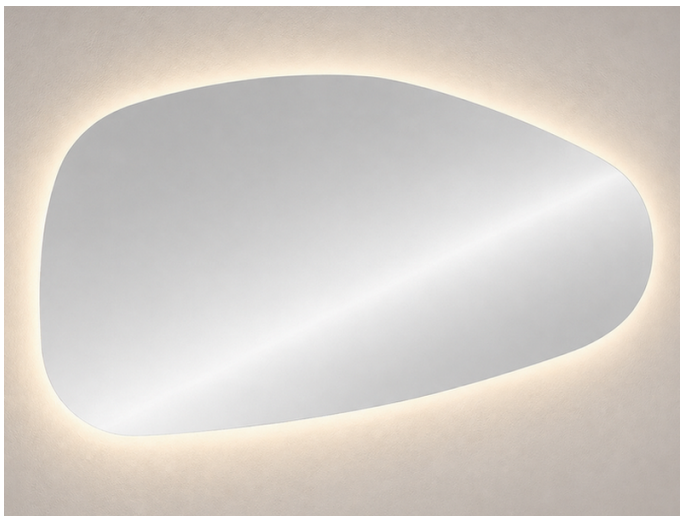

Haccess offers you the equipment of your bathroom, shower, mirrors, accessories, hairdryer and complements.

ORGANIC LED MIRROR H600 X W1100 MM BACKLIGHT, 2700° K, WITHOUT DEFOGGER

LED Organic mirror H600 x W1100 mm with backlight lighting.
Green Mirox double-coat treatment.
Mirror thickness : 5 mm.
Colour temperature : 2700 K – extra warm white.
LED strip 12V, IP65, 120 LEDs/m.
LED strip lifetime : 40 000 hours (guaranteed for 25,000 hours).
LED cooling through heat dissipation via an aluminium profile.
Luminous flux : 1200 lm/m.
CRI (Color Rendering Index) : 90.
Class 2, volume 2, IP44.
IP44 junction box.
Tension 230V | 50-60 Hz.
Supplied ready for installation, with mounting brackets and slotted holes for adjustment.
Option: 12 V with remote driver for installation within Zone 1 (accessible bathroom / PRM compliant).

Ref : [LED.100.60.110.ORG.MIR.2.7](#)

TECHNICAL FEATURES

Dimensions

1100 x 600 mm

Materials

Glass

Haccess offers you the equipment of your bathroom, shower, mirrors, accessories, hairdryer and complements.

LED.100.60.110.ORG.MIR.2.7 : ORGANIC LED MIRROR H600 X W1100 MM
BACKLIGHT, 2700° K, WITHOUT DEFOGGER