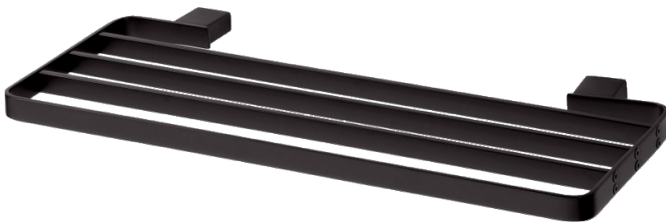

Haccess offers you the equipment of your bathroom, shower, mirrors, accessories, hairdryer and complements.

TOWEL RACK 500 MM KUBE DARK

Towel rack 500 mm, black epoxy coated brass.
20 mm square tube.

Invisible screws. 2/4 fixing points per support
plate, oblong holes + hex locking screw.

Black epoxy coated end-pieces and screw
covers.

Stainless steel screws and wall plugs included.

Ref : KUB.3590.50.NOI

TECHNICAL FEATURES

Dimensions

500 x 20 x 205 mm

Between axis

Materials

Brass

Finishing

Black

Haccess offers you the equipment of your bathroom, shower, mirrors, accessories, hairdryer and complements.

KUB.3590.50.NOI : TOWEL RACK 500 MM KUBE DARK